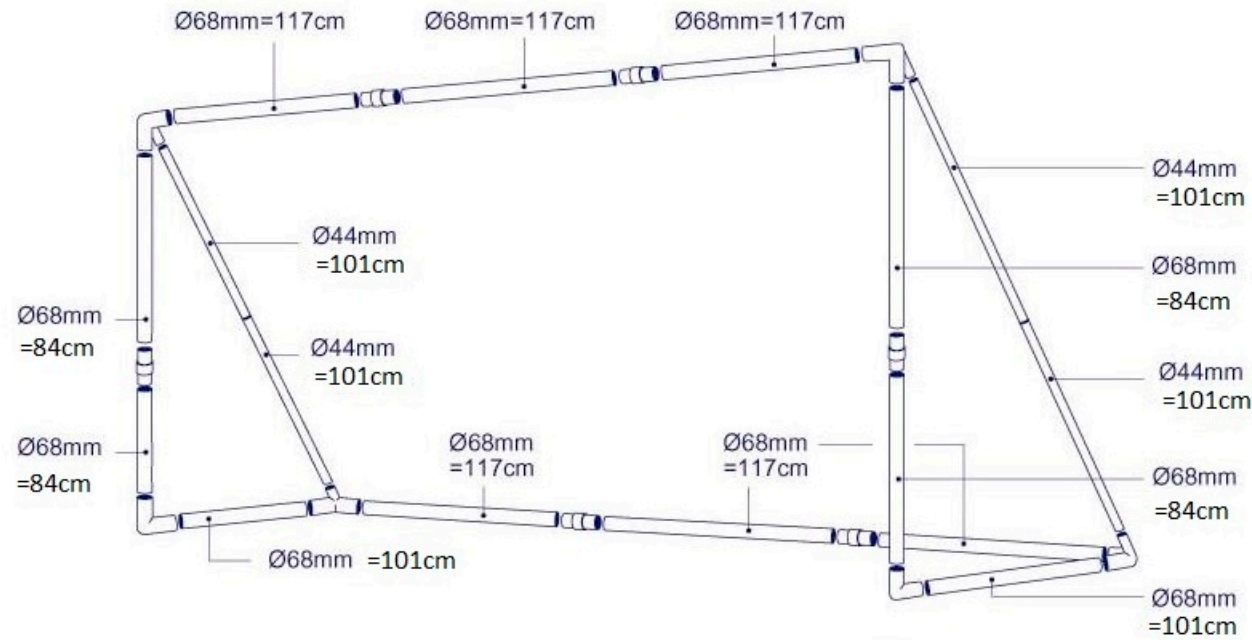

JC-7366A1

GOAL SIZE : L12 x H6 x D4 (ft)

INSTRUCTION

* Please Hang Net With

- (A1) 1 pcs
- (A2) 1 pcs
- (B1) 1 pcs
- (B2) 1 pcs
- (G) 2 pcs
- (F) 6 pcs
- (F) 2 pcs

PLEASE NOTE THAT EACH JOINT HAS A SPECIFIC CODE.

SPORTS GOAL

COMPONENT CHECKLIST AND ASSEMBLY INSTRUCTIONS

JC-7366A1

COMP No.	Q'TY	COMP No.	Q'TY
A1	1	Ø68mm= 117cm	6
A2	1	Ø68mm =101cm	2
B1	1	Ø68mm =84cm	4
B2	1	Ø44mm =101cm	4
G	2		6
F	6 (Ø68mm)	PE NET	1
F	2 (Ø44mm)		
	25		

JC-7244A

COMP No.	Q'TY	COMP No.	Q'TY
A1	1	Ø68mm= 117cm	6
A2	1	Ø68mm= 107cm	2
B1	1	Ø68mm= 51cm	2
B2	1	Ø44mm=102.5cm	4
G	2		6
F	4 (Ø68mm)	PE NET	1
F	2 (Ø44mm)		
	25		

JC-7185A

COMP No.	Q'TY	COMP No.	Q'TY
A1	1	Ø68mm= 86cm	8
A2	1	Ø68mm= 51cm	2
B1	1	Ø44mm=84cm	4
B2	1		25
G	2	PE NET	1
F	4 (Ø68mm)		6
F	2 (Ø44mm)		