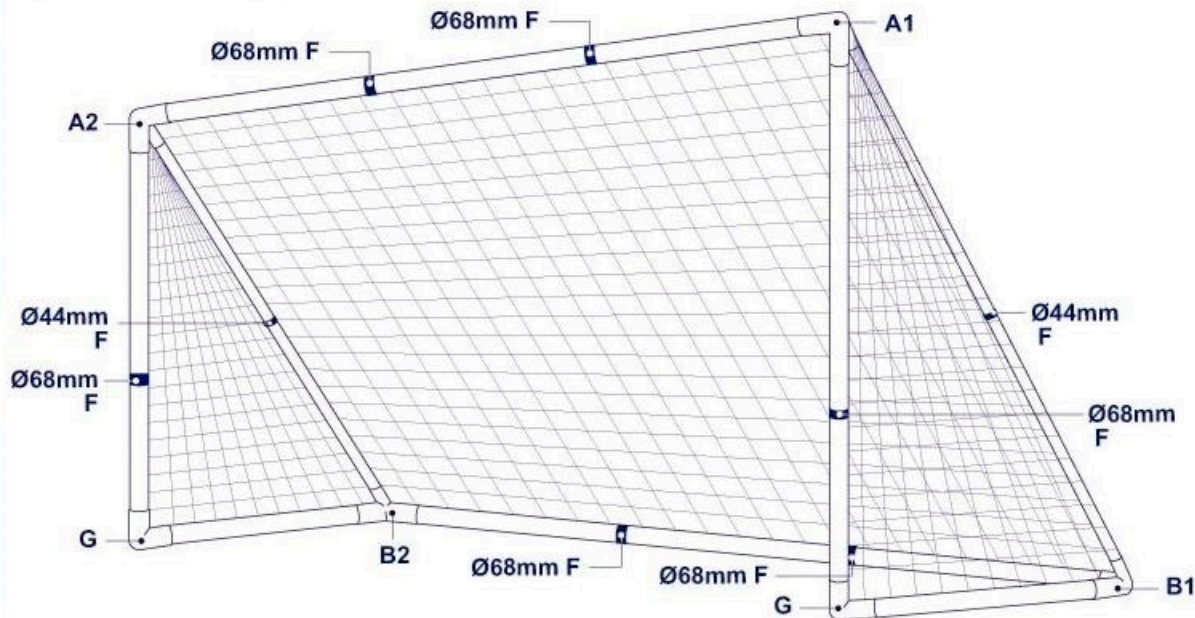

JC-7366A1

GOAL SIZE : L12 x H6 x D4 (ft)

INSTRUCTION

* Please Hang Net With

- (A1) 1 pcs
- (A2) 1 pcs
- (B1) 1 pcs
- (B2) 1 pcs
- (G) 2 pcs
- (F) 6 pcs
- (F) 2 pcs

PLEASE NOTE THAT EACH JOINT HAS A SPECIFIC CODE.

SPORTS GOAL

COMPONENT CHECKLIST AND ASSEMBLY INSTRUCTIONS

JC-7366A1

COMP No.	Q'TY	COMP No.	Q'TY
A1	1	Ø68mm= 117cm	6
A2	1	Ø68mm =101cm	2
B1	1	Ø68mm =84cm	4
B2	1	Ø44mm =101cm	4
G	2		6
F	6 (Ø68mm)	PE NET	1
F	2 (Ø44mm)		
	25		

JC-7244A

COMP No.	Q'TY	COMP No.	Q'TY
A1	1	Ø68mm= 117cm	6
A2	1	Ø68mm= 107cm	2
B1	1	Ø68mm= 51cm	2
B2	1	Ø44mm=102.5cm	4
G	2		6
F	4 (Ø68mm)	PE NET	1
F	2 (Ø44mm)		
	25		

JC-7185A

COMP No.	Q'TY	COMP No.	Q'TY
A1	1	Ø68mm= 86cm	8
A2	1	Ø68mm= 51cm	2
B1	1	Ø44mm=84cm	4
B2	1		25
G	2	PE NET	1
F	4 (Ø68mm)		6
F	2 (Ø44mm)		